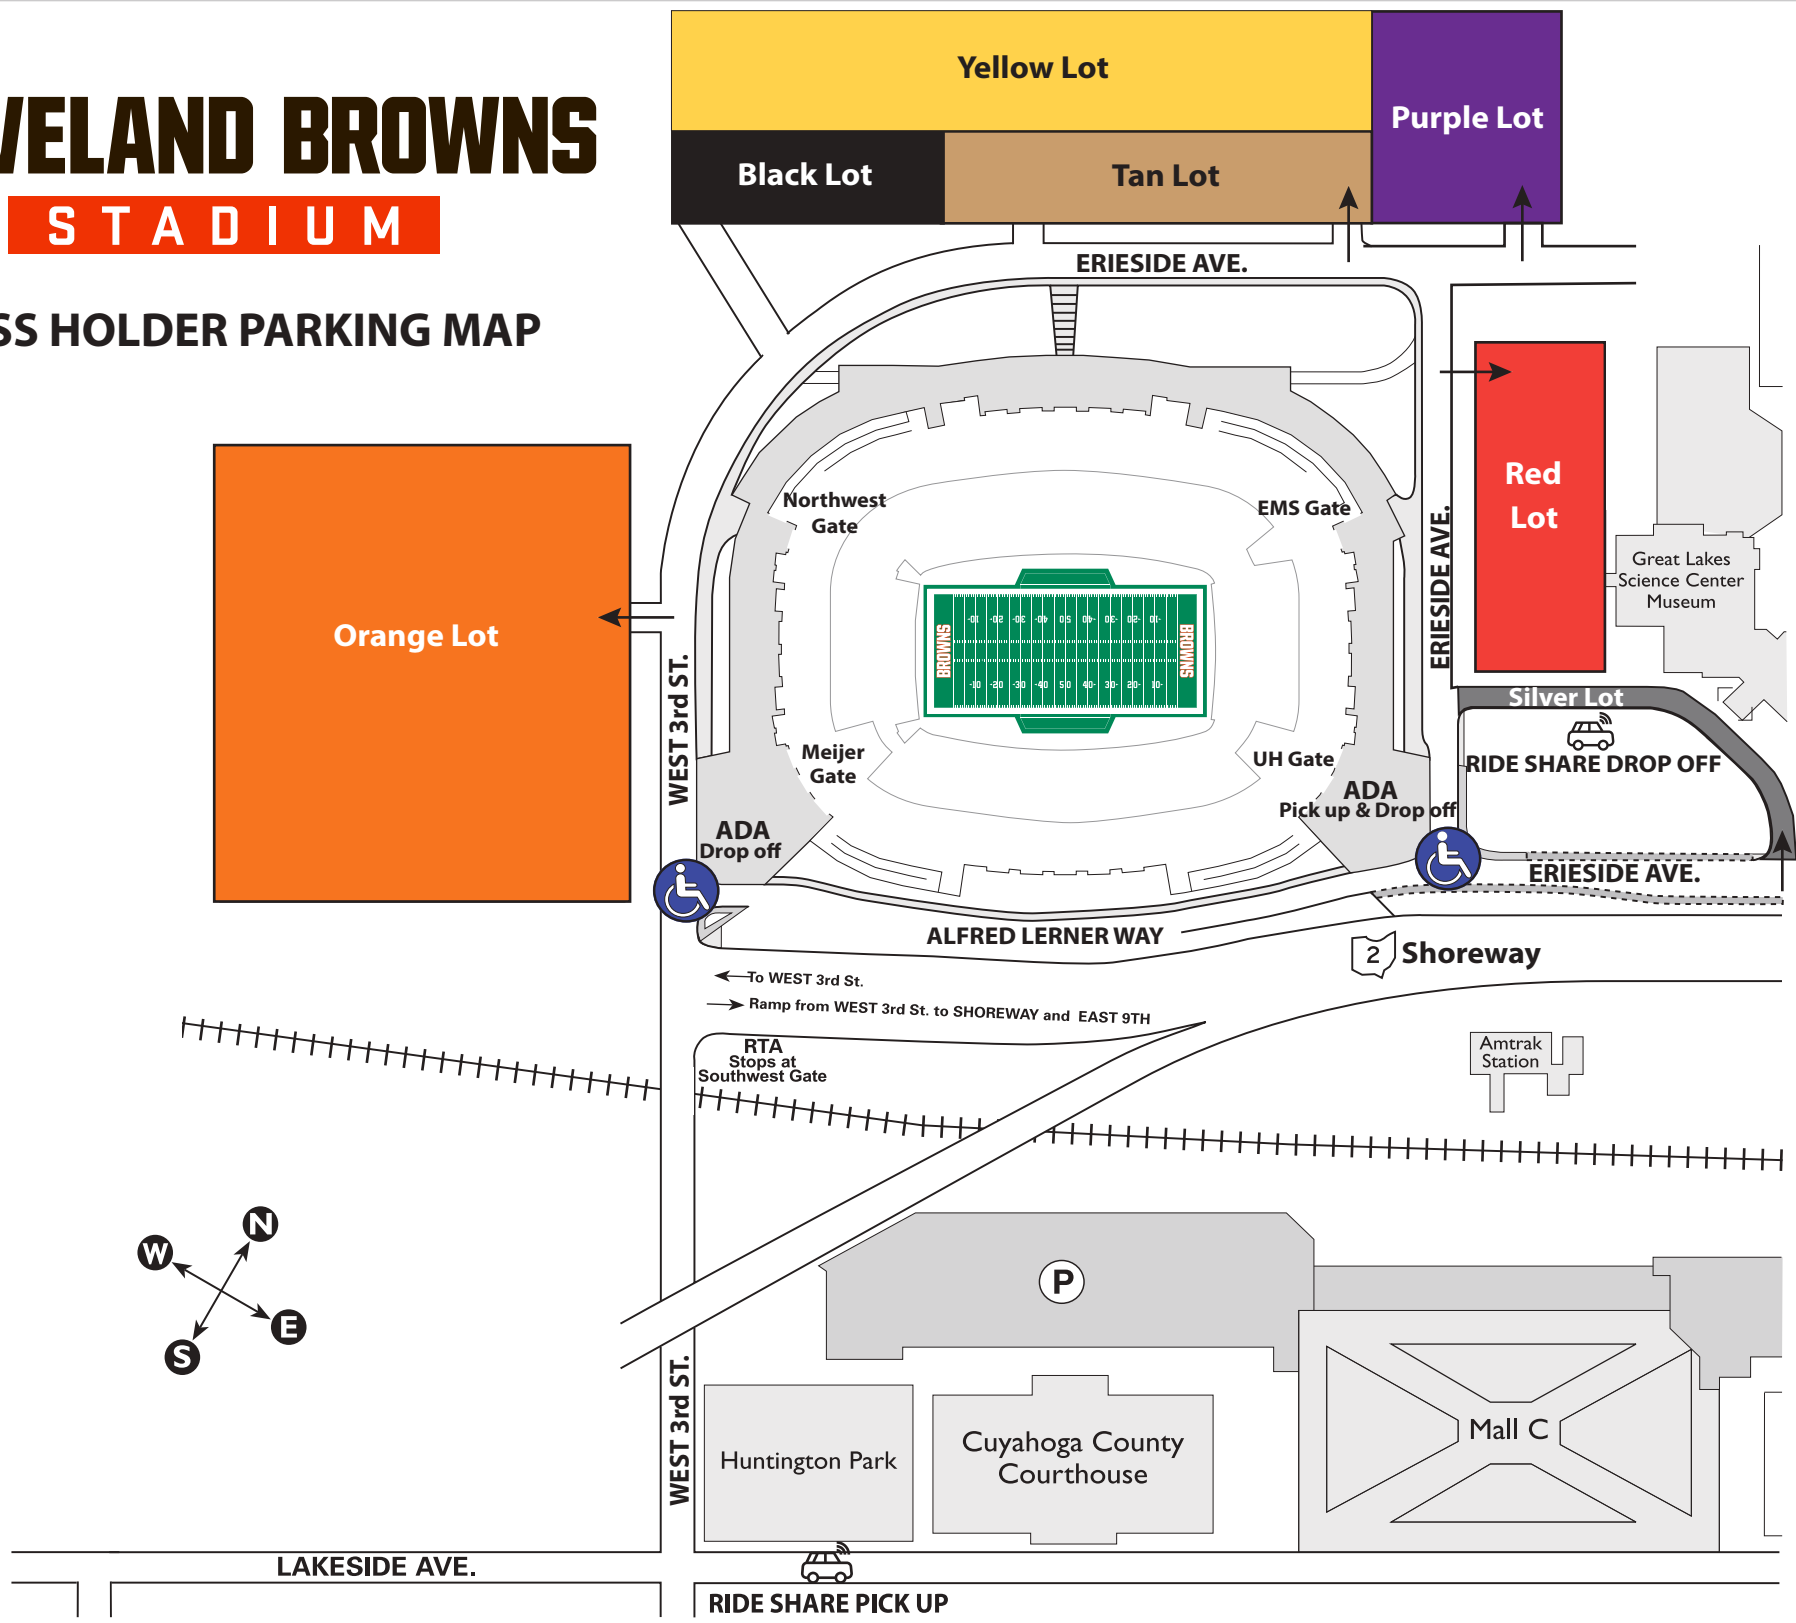

CLEVELAND BROWNS

STADIUM

PASS HOLDER PARKING MAP

Orange Lot

Yellow Lot

Black Lot

Tan Lot

Purple Lot

Red Lot

Silver Lot

Northwest Gate

EMS Gate

Meijer Gate

UH Gate

ADA Drop off

ADA Pick up & Drop off

RIDE SHARE DROP OFF

ALFRED LERNER WAY

Shoreway

To WEST 3rd St.

Ramp from WEST 3rd St. to SHOREWAY and EAST 9TH

RTA Stops at Southwest Gate

Amtrak Station

P

Huntington Park

Cuyahoga County Courthouse

Mall C

LAKESIDE AVE.

RIDE SHARE PICK UP