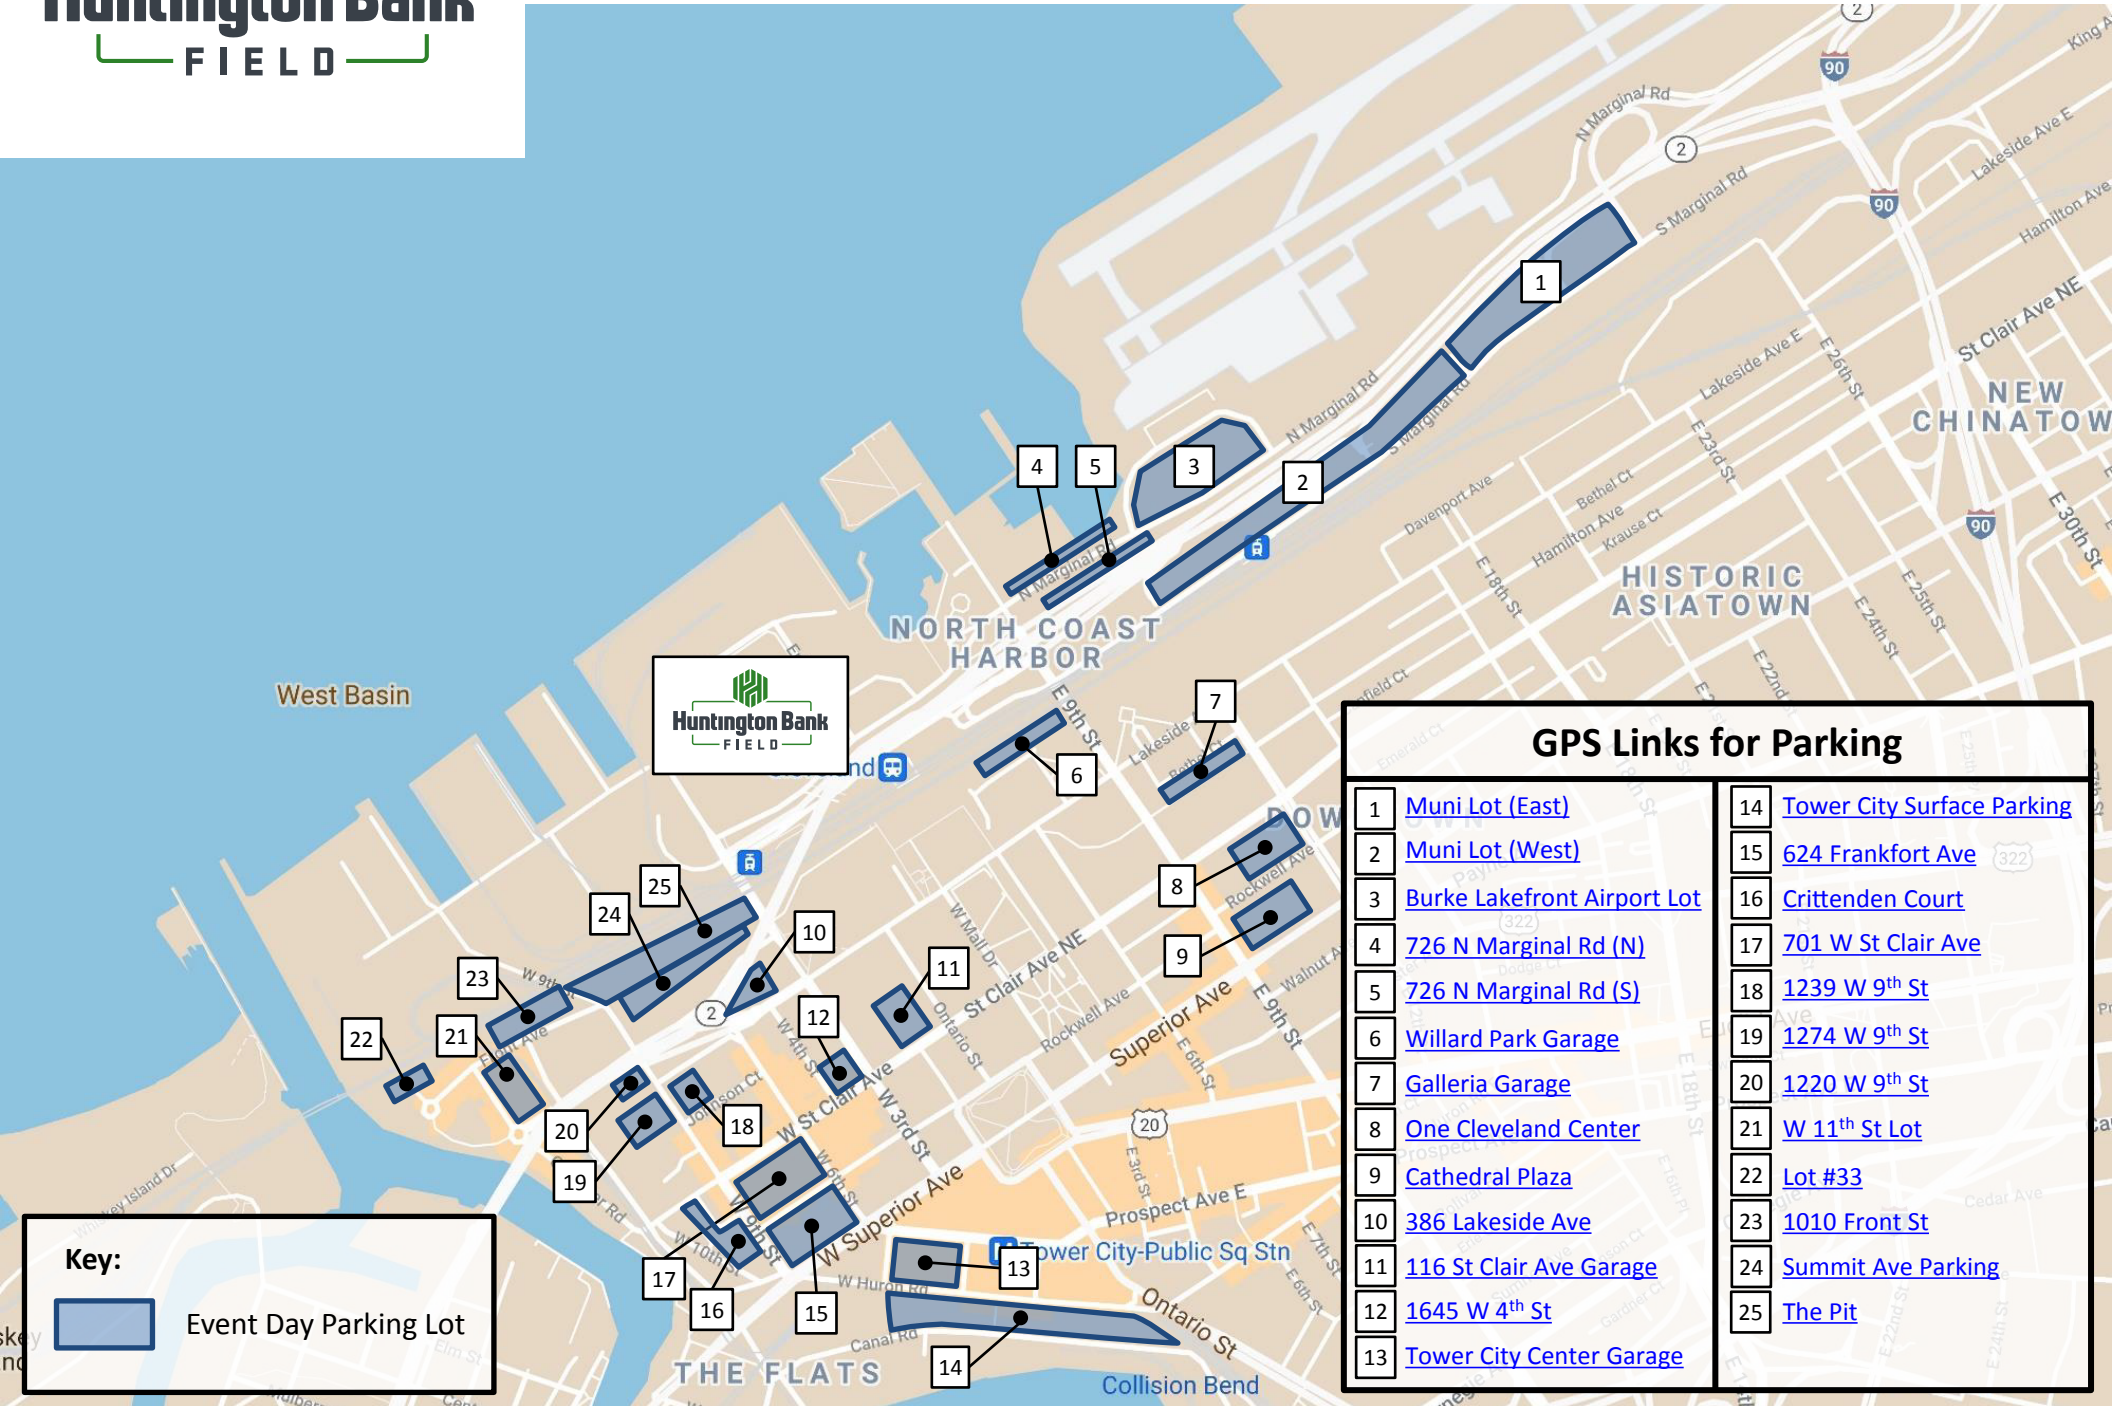

Huntington Bank Field Event Day Parking Lots

GPS Links for Parking	
1	Muni Lot (East)
2	Muni Lot (West)
3	Burke Lakefront Airport Lot
4	726 N Marginal Rd (N)
5	726 N Marginal Rd (S)
6	Willard Park Garage
7	Galleria Garage
8	One Cleveland Center
9	Cathedral Plaza
10	386 Lakeside Ave
11	116 St Clair Ave Garage
12	1645 W 4th St
13	Tower City Center Garage
14	Tower City Surface Parking
15	624 Frankfort Ave
16	Crittenden Court
17	701 W St Clair Ave
18	1239 W 9th St
19	1274 W 9th St
20	1220 W 9th St
21	W 11th St Lot
22	Lot #33
23	1010 Front St
24	Summit Ave Parking
25	The Pit

Key:

 Event Day Parking Lot