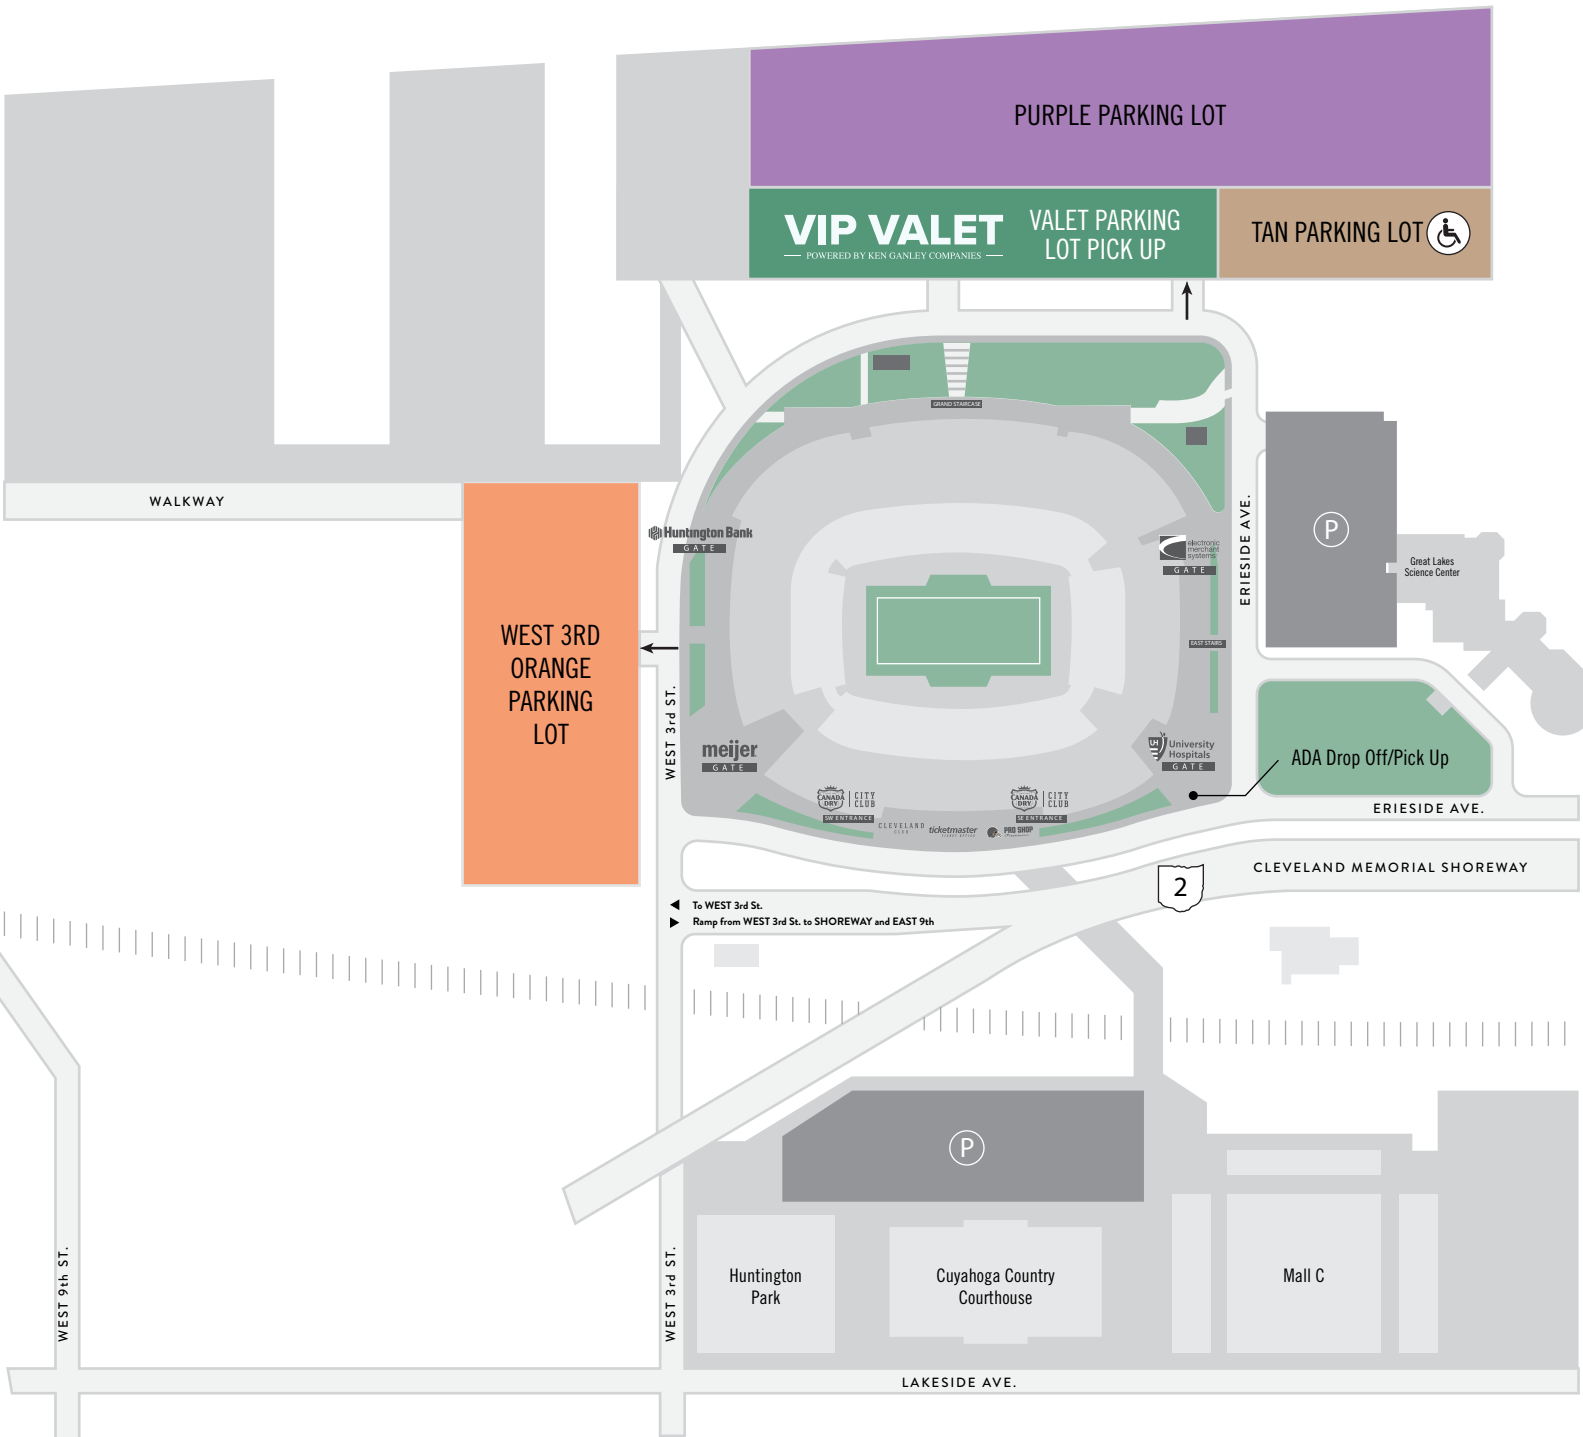

# PASSHOLDER PARKING MAP

 AVAILABLE ADA PARKING FOR \$75 CASH

NORTH COAST HARBOR PURPLE PARKING LOT

PURPLE PARKING LOT

VIP VALET VALET PARKING LOT PICK UP  
POWERED BY KEN GANLEY COMPANIES

TAN PARKING LOT 

WALKWAY

WEST 3RD ORANGE PARKING LOT

Huntington Bank GATE

meijer GATE

electronic monitoring systems GATE

ERIESIDE AVE.

P

Great Lakes Science Center

ADA Drop Off/Pick Up

ERIESIDE AVE.

CLEVELAND MEMORIAL SHOREWAY

2

▲ To WEST 3rd St.  
▲ Ramp from WEST 3rd St. to SHOREWAY and EAST 9th

WEST 9th ST.

WEST 3rd ST.

Huntington Park

P

Cuyahoga Country Courthouse

Mall C

LAKESIDE AVE.