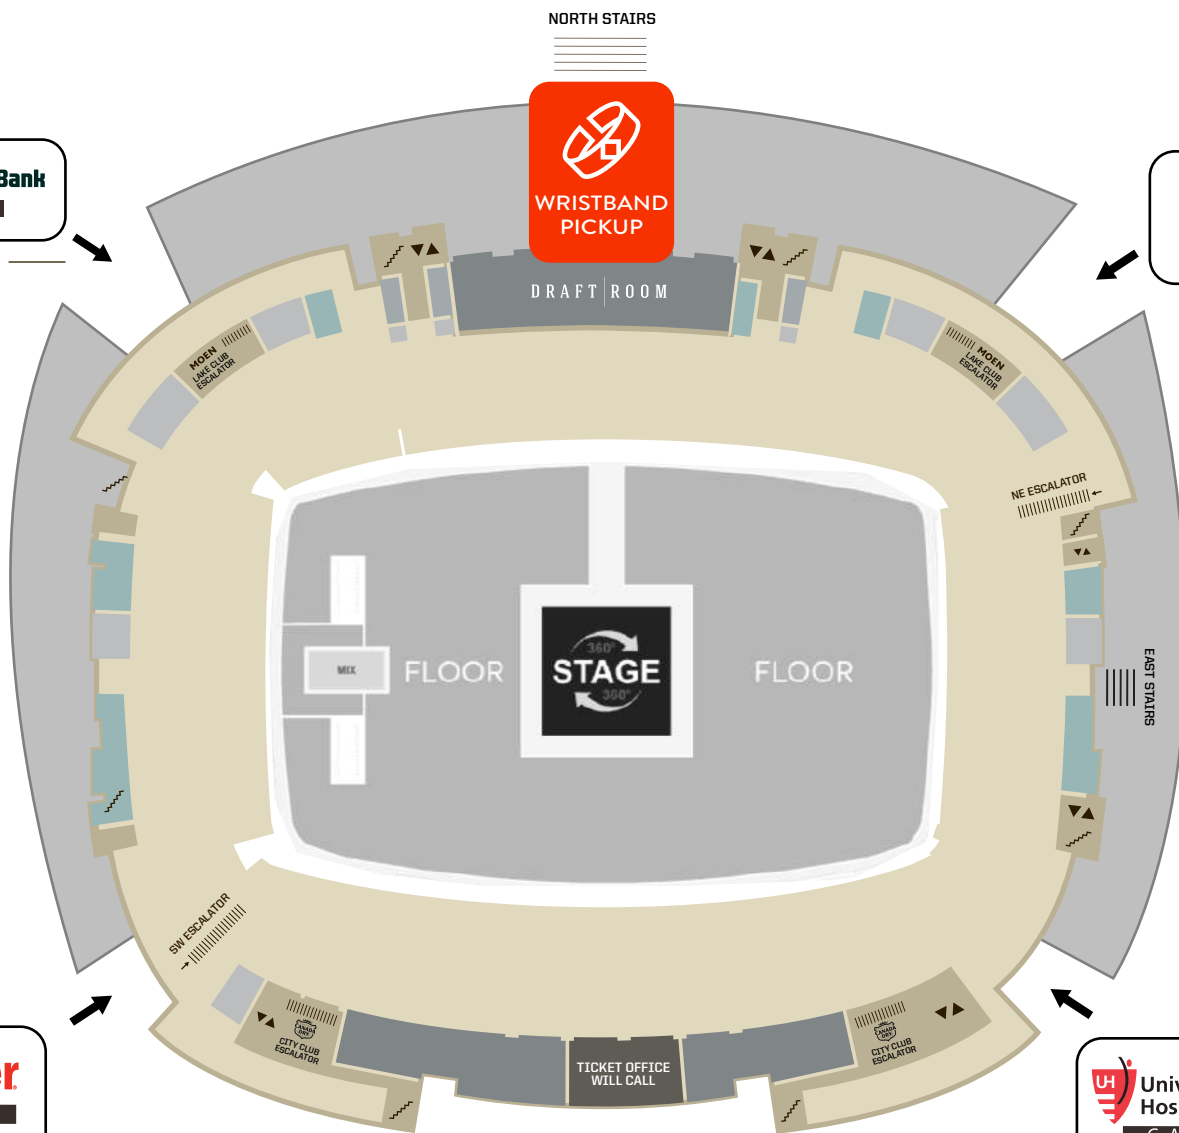

ZACH BRYAN
WITH HEAVEN ON TOUR
SAT, MAY 9, 2026

ENTRY POINTS

- Suites Entry
- Floor Seat Wristband Pickup

SOUTHWEST

SOUTHWEST

ALFRED LERNER WAY

NORTHWEST

NORTH STAIRS

WRISTBAND PICKUP

DRAFT ROOM

NORTHEAST

SUITE ENTRY

SOUTHEAST

WRISTBAND PICKUP