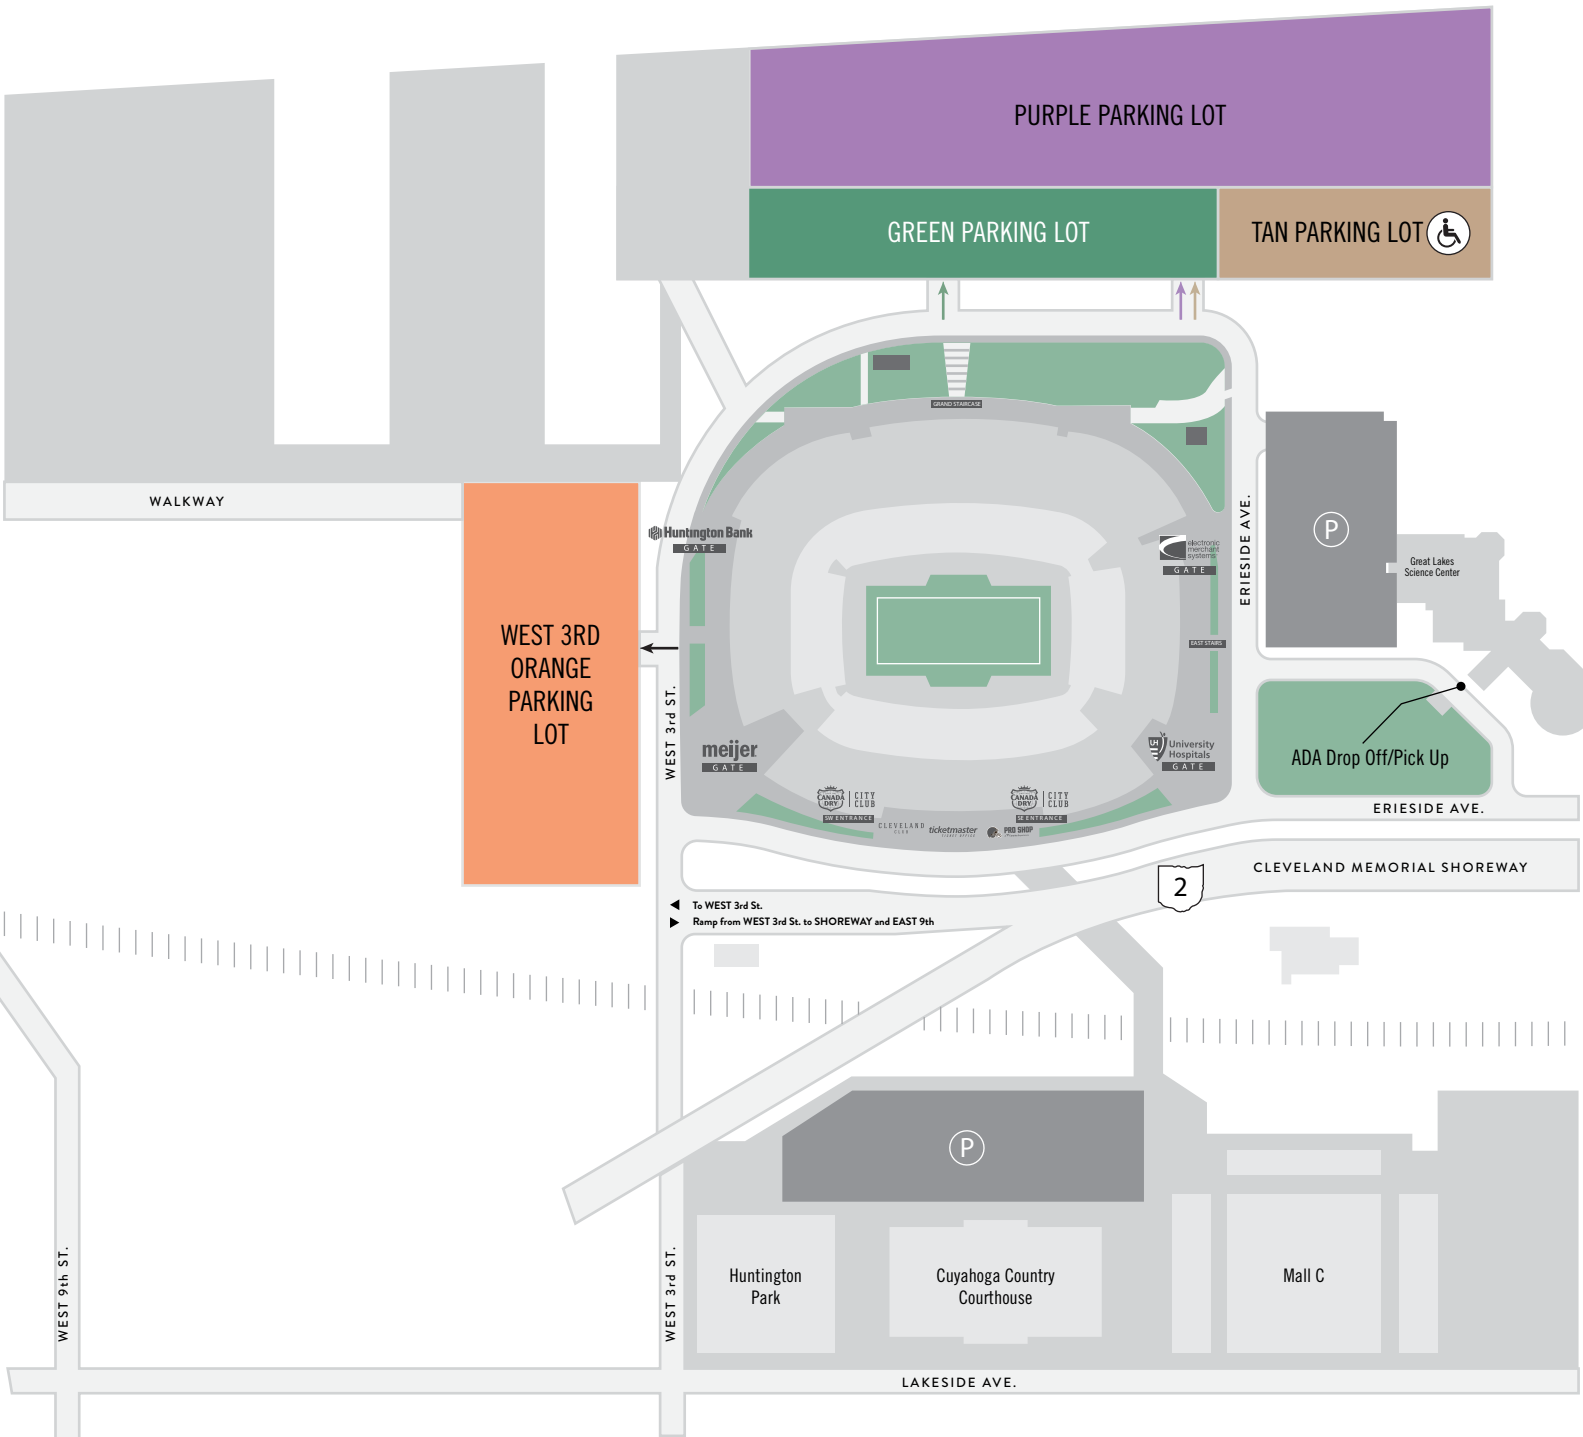

PASSHOLDER PARKING MAP

 AVAILABLE ADA PARKING FOR \$75 CASH

NORTH COAST HARBOR PURPLE PARKING LOT

PURPLE PARKING LOT

GREEN PARKING LOT

TAN PARKING LOT 

WEST 3RD ORANGE PARKING LOT

ADA Drop Off/Pick Up

WEST 9th ST.

WEST 3rd ST.

ERIESIDE AVE.

CLEVELAND MEMORIAL SHOREWAY

LAKESIDE AVE.

Huntington Park

Cuyahoga Country Courthouse

Mall C

Great Lakes Science Center

Huntington Bank GATE

Electronic Interstate Systems GATE

DAY STADIUM GATE

meijer GATE

University Hospitals GATE

CANADA CLUB SOUTH ENTRANCE

CANADA CLUB NORTH ENTRANCE

CLEVELAND TICKETMASTER

PUB SHIP

WALKWAY

To WEST 3rd St.
Ramp from WEST 3rd St. to SHOREWAY and EAST 9th

2