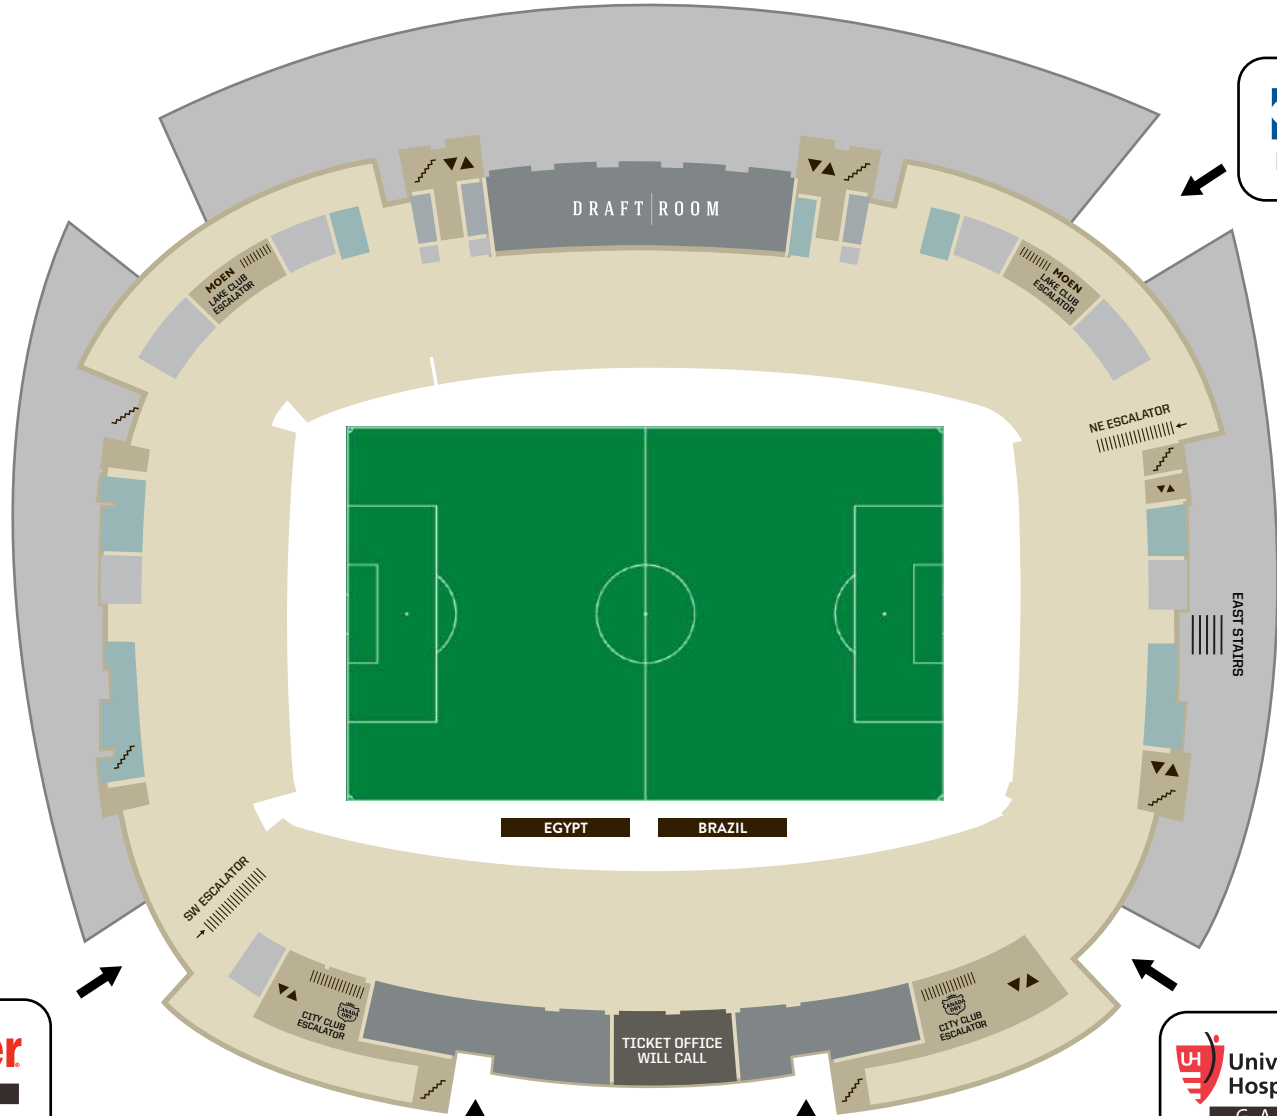

LAKE ERIE

NORTH STAIRS ENTRANCE

NORTHEAST

ROAD TO '26
BRAZIL vs EGYPT
SAT, JUNE 6, 2026

ENTRY POINTS

MEDICAL EXCEPTIONS ENTRY

meijer
GATE

SOUTHWEST

ALFRED LERNER WAY

SOUTHEAST