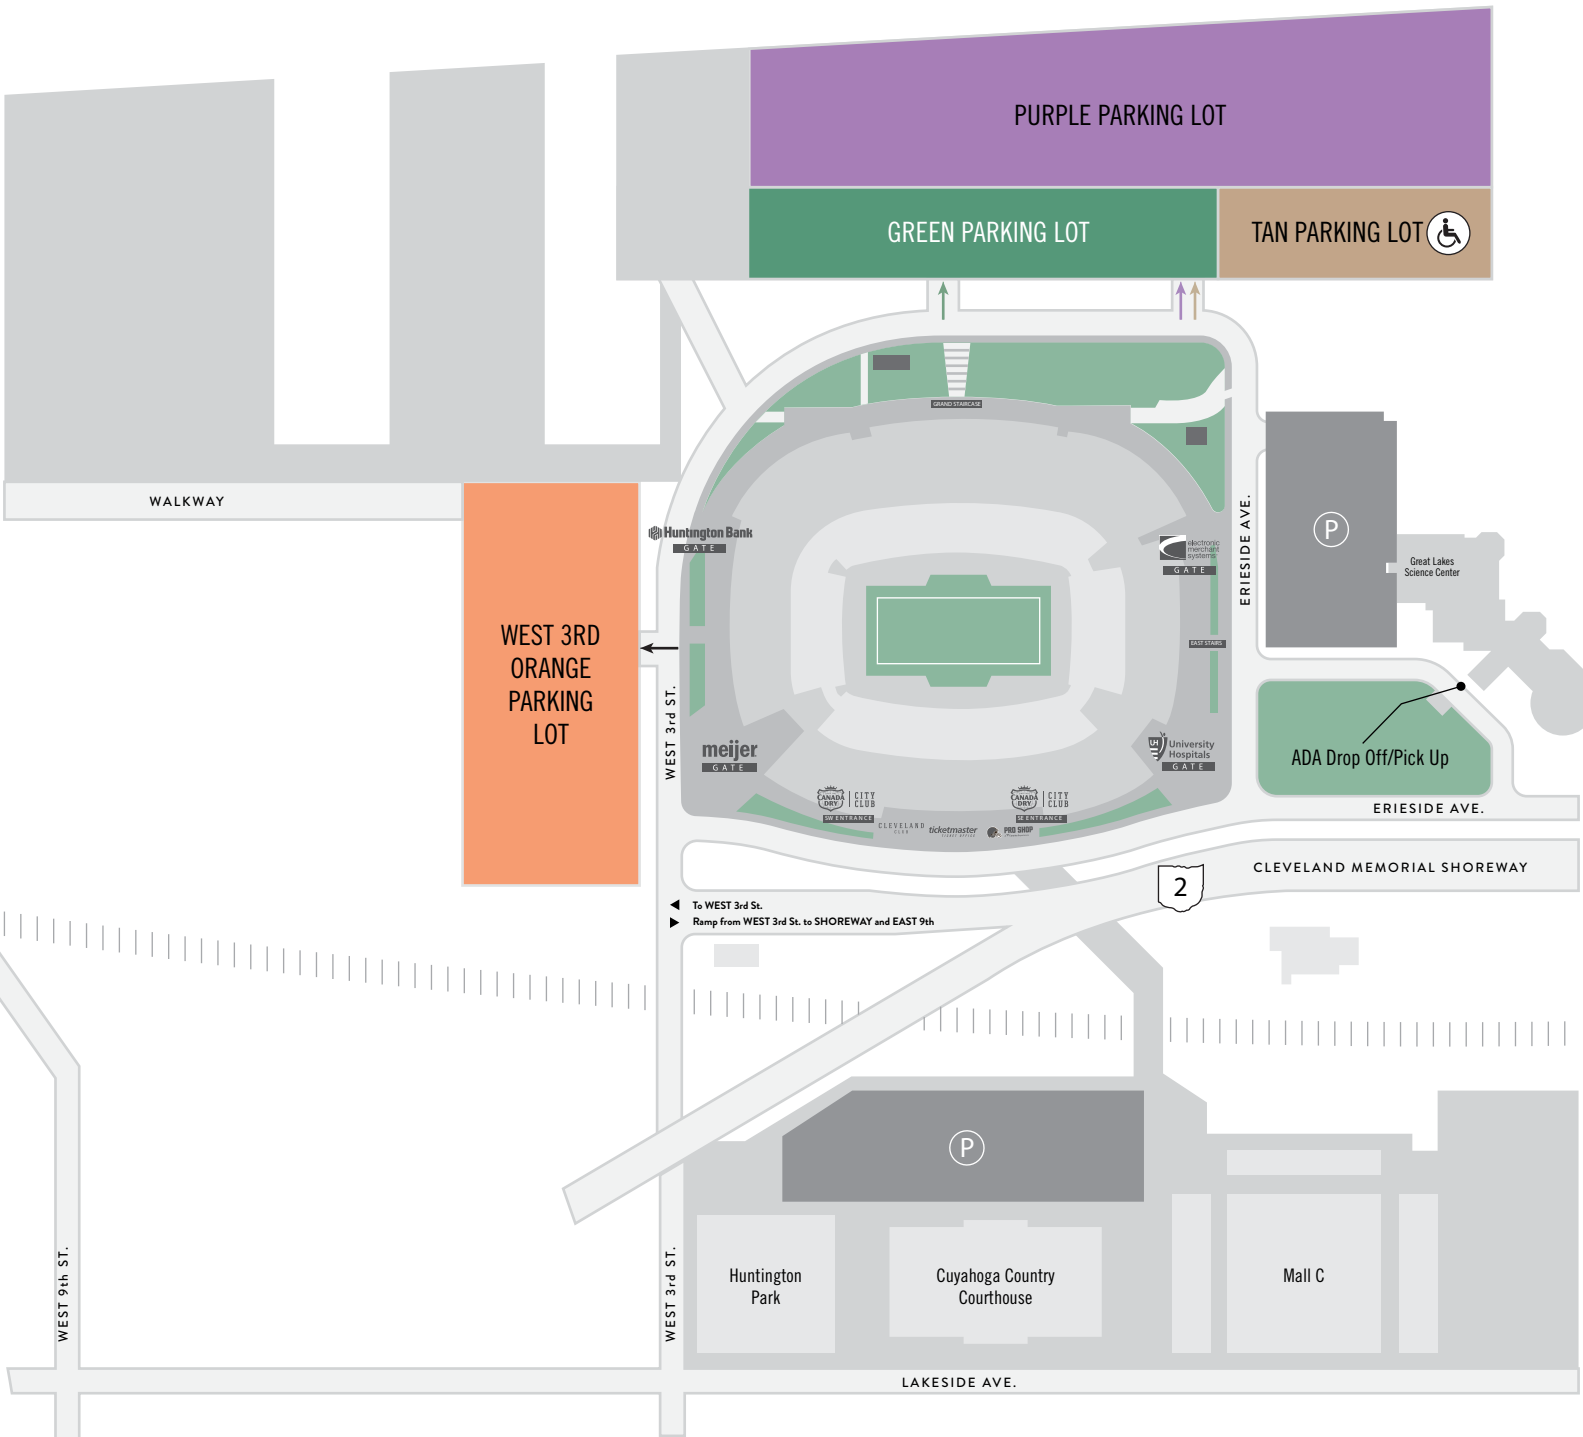

# PASSHOLDER PARKING MAP

 AVAILABLE ADA PARKING FOR \$75 CASH

NORTH COAST HARBOR PURPLE PARKING LOT

PURPLE PARKING LOT

GREEN PARKING LOT

TAN PARKING LOT 

WEST 3RD ORANGE PARKING LOT

ADA Drop Off/Pick Up

WEST 9th ST.

WEST 3rd ST.

ERIESIDE AVE.

CLEVELAND MEMORIAL SHOREWAY

LAKESIDE AVE.

Huntington Park

Cuyahoga Country Courthouse

Mall C

P

Great Lakes Science Center

ERIESIDE AVE.

Huntington Bank GATE

electronic mortgage systems GATE

DAY STADIUM GATE

meijer GATE

University Hospitals GATE

CANADA CLUB

CANADA CLUB

CLEVELAND

ticketmaster

PUB SHIP

2

To WEST 3rd St.  
Ramp from WEST 3rd St. to SHOREWAY and EAST 9th

WALKWAY